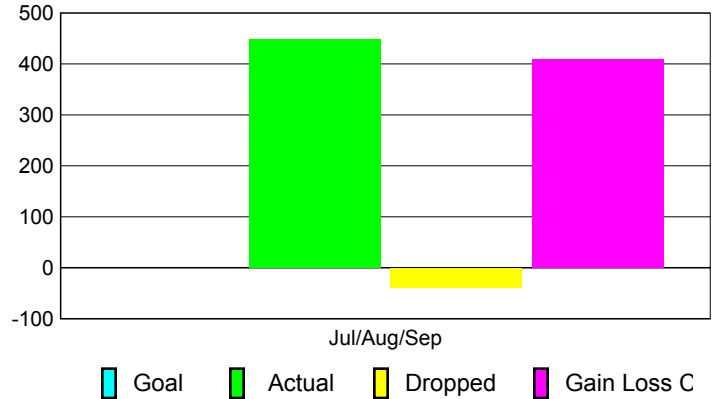

### YTD Status Quo Clubs 2010-2011

Status Quo Clubs Compared to Status Quo Members

## MEMBERSHIP

Membership Results  
2010-2011

Membership  
2009-2010

Month	Net Memb Goal	Actual New Memb	Actual Dropped Memb	Gain/Loss of Memb	Gain/Loss of Memb
Jul/Aug/Sep	0	449	-39	410	397
<b>Totals</b>	<b>0</b>	<b>449</b>	<b>-39</b>	<b>410</b>	<b>397</b>

### Membership Results 2010-2011

Goal, New, Dropped, Gain/Loss