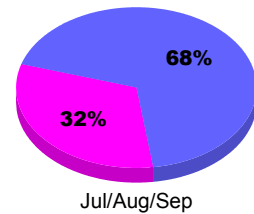

Gender Comparison 2010-2011