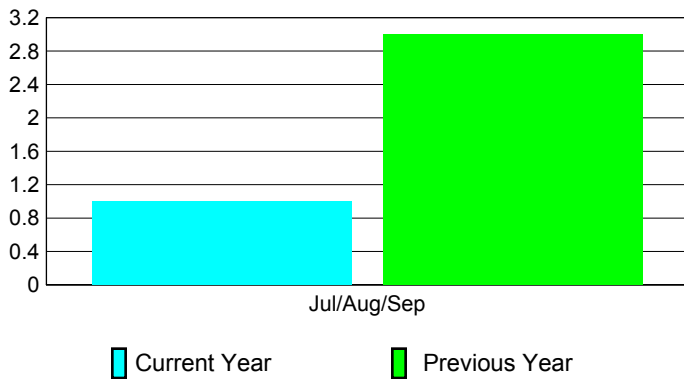

Comparison of Club Gain/Loss

Current Year Compared to the Previous Year