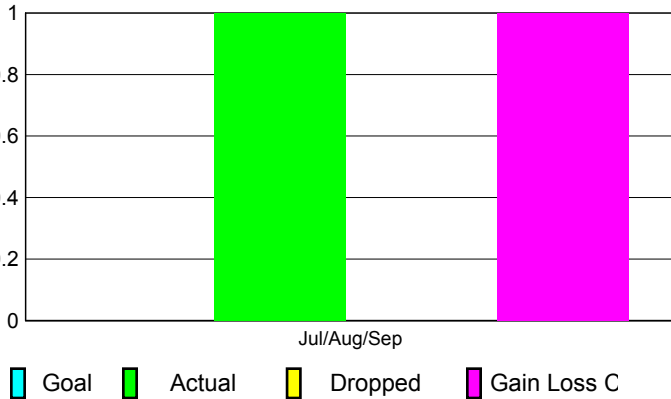

## CLUBS

Club Results  
2010-2011

Clubs  
2009-2010

Month	New Club Goal	Actual New Clubs	Actual Dropped Clubs	Gain/Loss of Clubs	Gain/Loss of Clubs
Jul/Aug/Sep	0	1	0	1	3
<b>Totals</b>	<b>0</b>	<b>1</b>	<b>0</b>	<b>1</b>	<b>3</b>

### Club Results 2010-2011

Goal, New, Dropped, Gain/Loss

### Comparison of Club Gain/Loss

Current Year Compared to the Previous Year